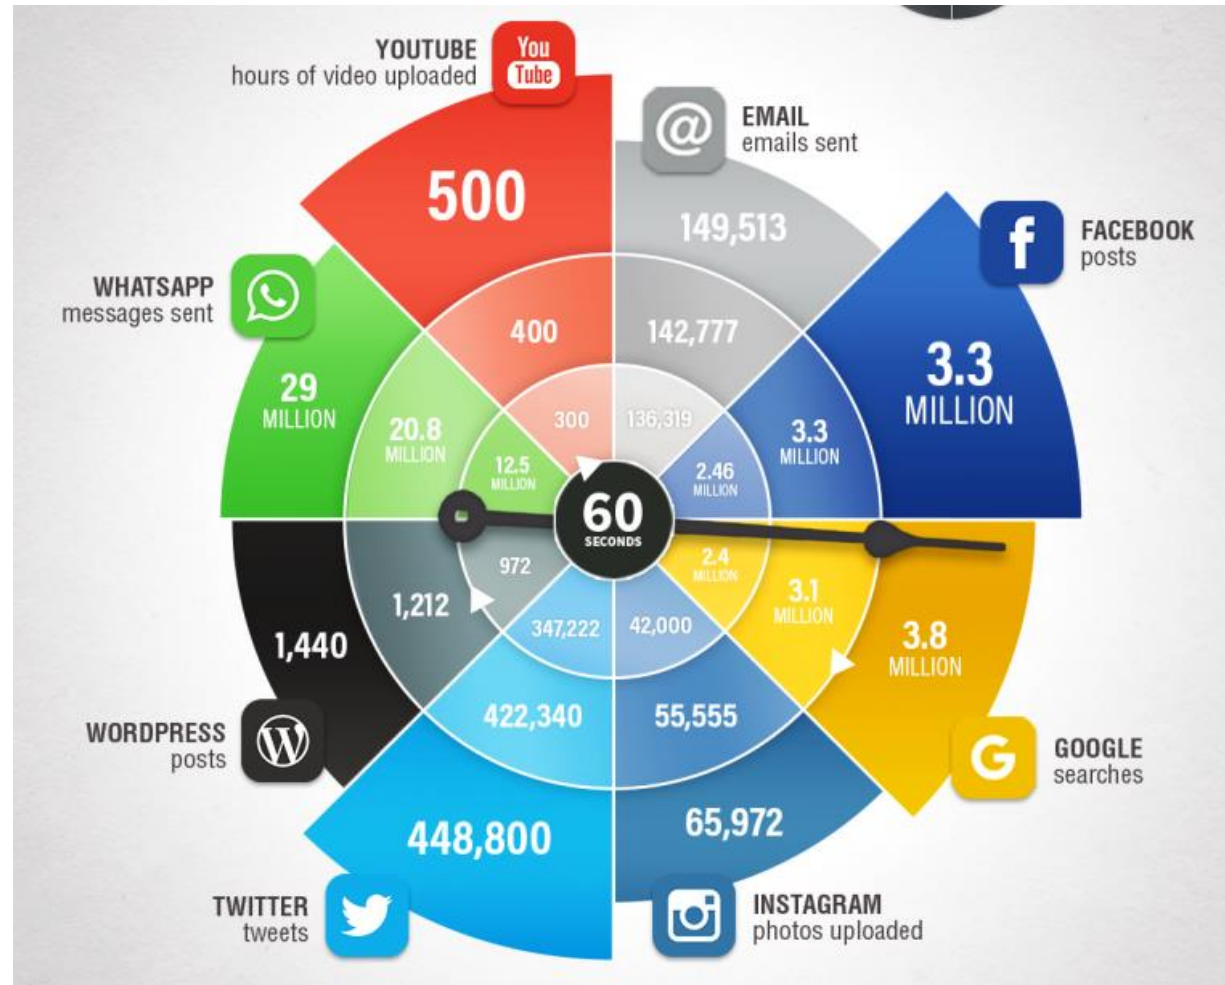

# Real-time Analytics

Stream Processing with Azure Event Hubs and Stream Analytics

# What Happens in 60 Seconds?